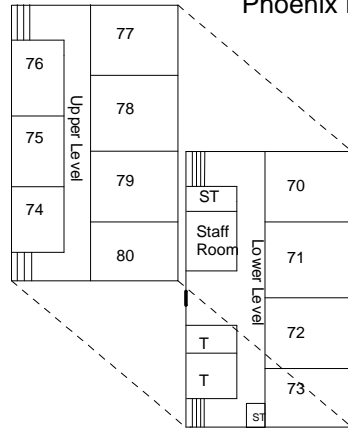

Monmouth Comprehensive School Map

Bus Bay

Phoenix Block