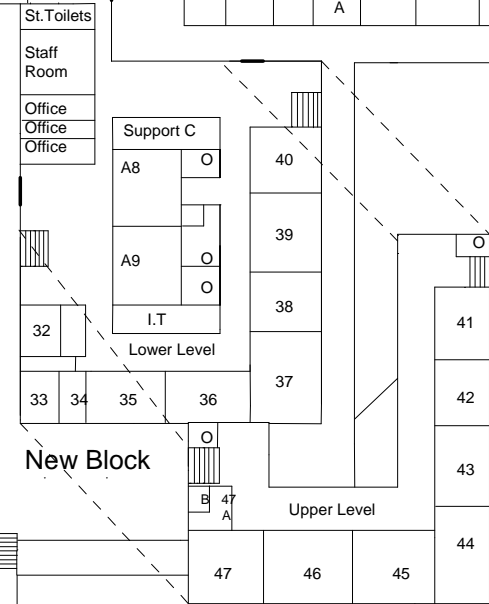

Key

- Exterior Door
- T Toilet
- ST Staff Toilet
- P Prep Room
- O Office
- M Medical Room

New Block

Fire Drill Assembly Points

Sports Centre

Car Park and Mini Bus Bay