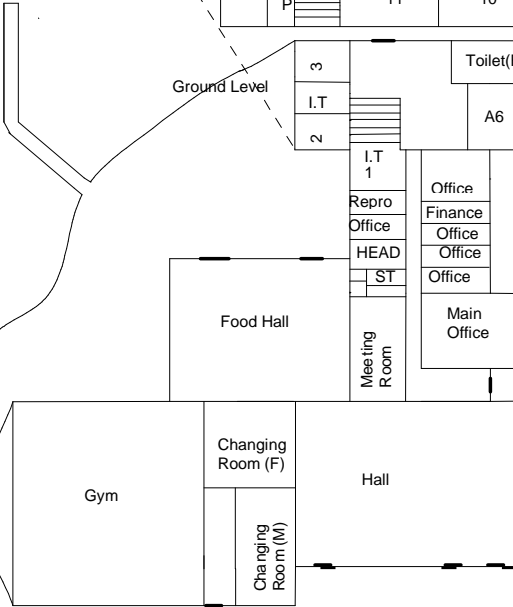

Key

- Exterior Door
- T Toilet
- ST Staff Toilet
- P Prep Room
- O Office
- M Medical Room

New Block

Fire Drill Assembly Points

Sports Centre

Car Park and Mini Bus Bay